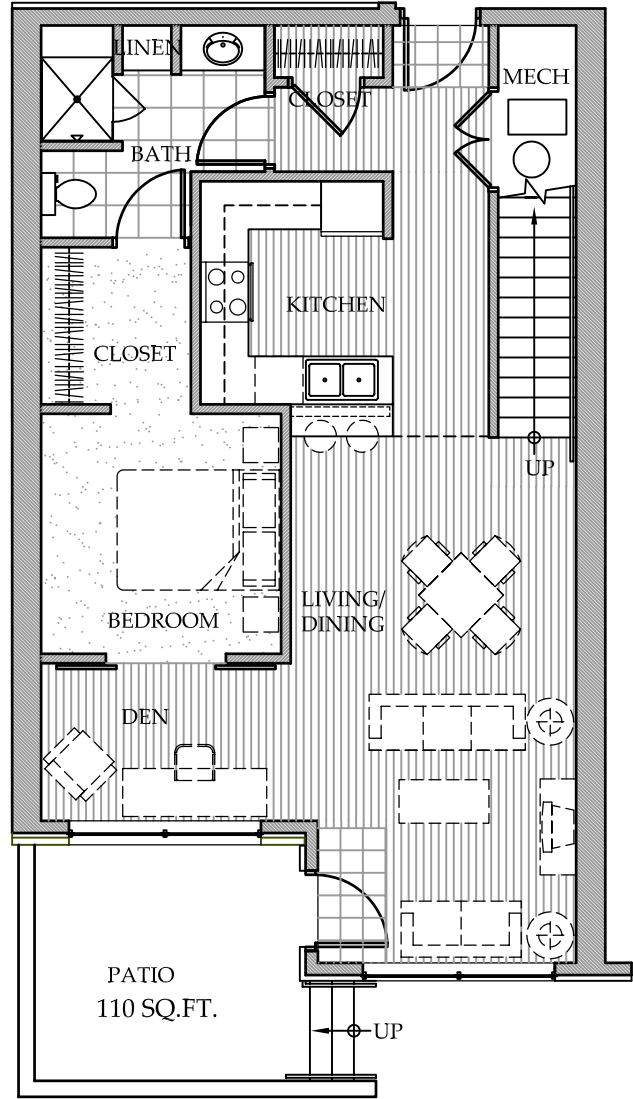

UPPER LEVEL

MAIN LEVEL

2 BEDROOM, 2 BATH
UNIT 103

887 SQ. FT. (MAIN FLOOR)
 470 SQ. FT. (UPPER LEVEL)
 1,357 SQ. FT.

SCALE: 1/8" = 1'-0"

URBAN VENTURES

303.292.3507

www.highlandbridgelofts.com